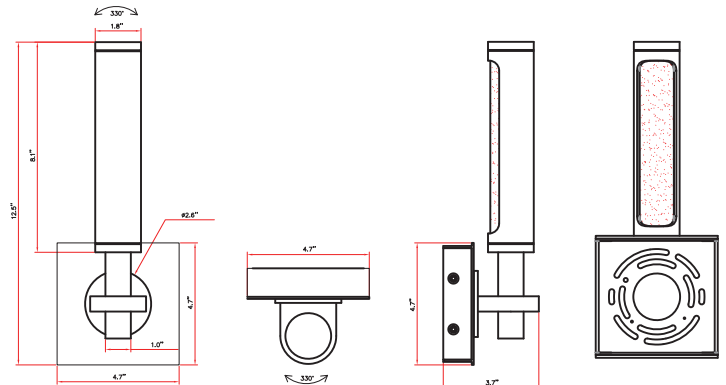

### DESCRIPTION

The ROTA ADA compliant 12" sleek wall sconce, vanity or picture light all in one. The arm can rotate up to 330° and each light source can be rotate up to 330° making it a multi-purpose fixture or art design with multiple fixtures in our luxury brass finish. Available in 4 sizes and 5 finish varieties. Equipped with our powerful integrated easy to replace LED with 3CCT - 3000K, 3500K, 4000 switch.

### MEASUREMENTS

OVERALL	W-4.7" x H-12.5" x E-3.7"
CANOPY	W-4.7" x H-4.7" x E-1"